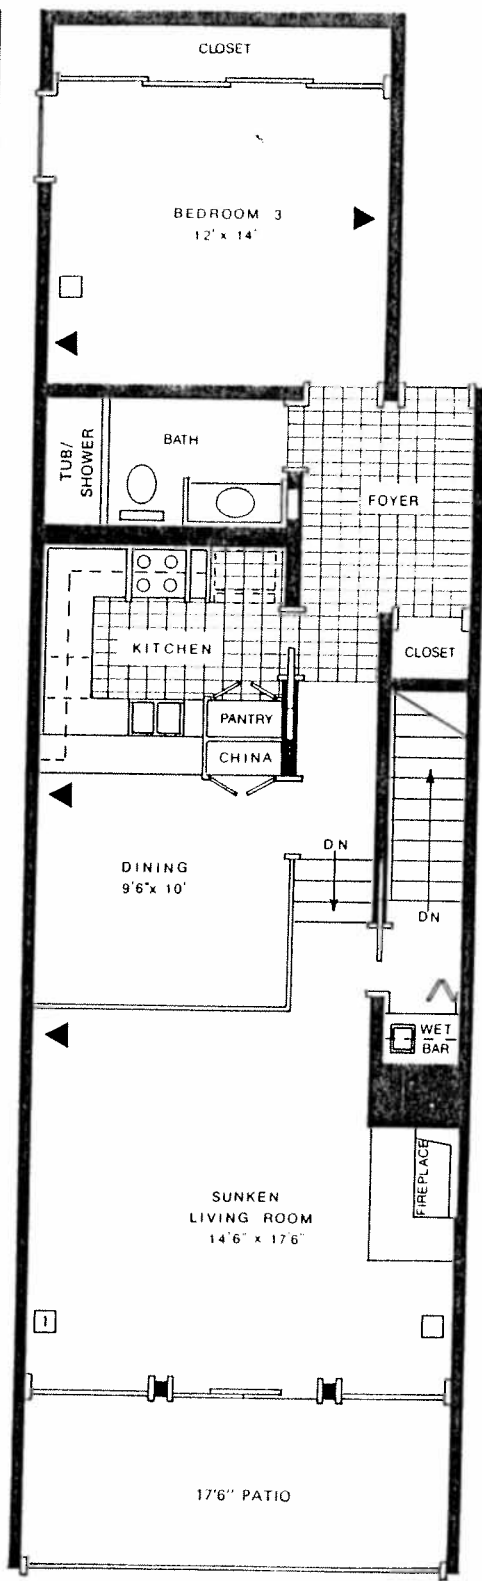

- ▶ Telephone Outlet
- TV Outlet Standard
- 1 TV Outlet Option #1
- 2 TV Outlet Option #2

LOWER LEVEL

UPPER LEVEL

PLAN BT
TOWNHOUSE
 3 BEDROOM
 3 BATHS
 1852 SQ. FT.

FEATURES • Fully Air Conditioned • Range, Oven & BBQ • Dishwasher • Garbage Disposal • Breakfast Bar • Luminous Ceiling in Kitchen • Raised Hearth Fireplace in Living Room & Bedroom • Nylon Shag Carpet • Stone Floor in Foyer & Kitchen • Sunken Living Room • Sunken Master Bedroom • Utility Area • Two Private Patios • Wet Bar • Sunken Tub/Shower with Ceramic Tile Walls • Sliding Solar Glass Patio Doors • Sliding Wardrobe Doors • Walk-In Closet • Double Pullman Cabinet & Mirrored Wall • Plans and/or specifications subject to change.