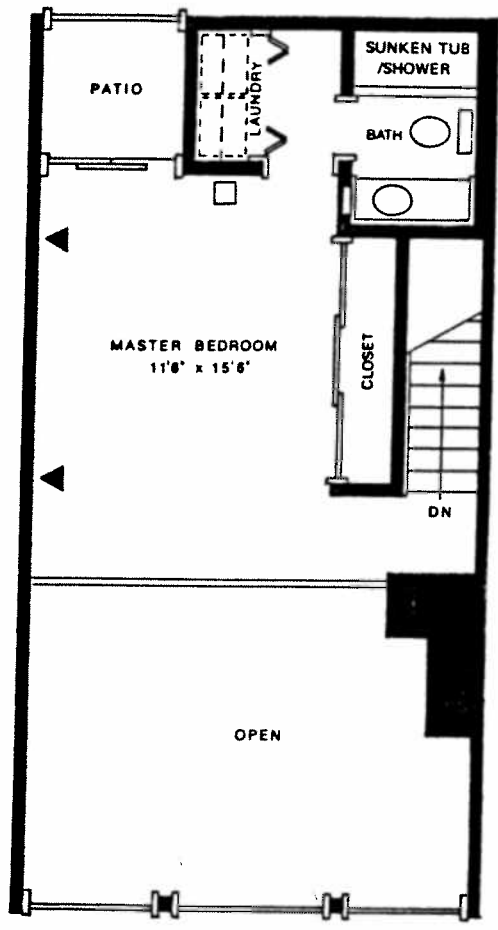

LOWER LEVEL

UPPER LEVEL

▲ Telephone Outlet
 □ TV Outlet Standard
 1 TV Outlet Option #1
 2 TV Outlet Option #2

PLAN BL
 LOFT
 2 BEDROOM
 2 BATHS
 1281 SQ. FT.

FEATURES • Loft Bedroom Overlooking Living Room • Fully Air Conditioned • Range, Oven & BBQ • Dishwasher • Garbage Disposal • Breakfast Bar • Luminous Ceiling in Kitchen • Raised Hearth Fireplace in Living Room • Nylon Shag Carpet • Stone Floor in Foyer & Kitchen • Sunken Living Room • Utility Area • Two Private Patios • Wet Bar • Sunken Tub/Shower with Ceramic Tile Walls • Sliding Solar Glass Patio Doors • Sliding Wardrobe Doors • Pullman Cabinet & Mirrored Wall • Open Beam Ceiling • Plans and/or specifications subject to change.