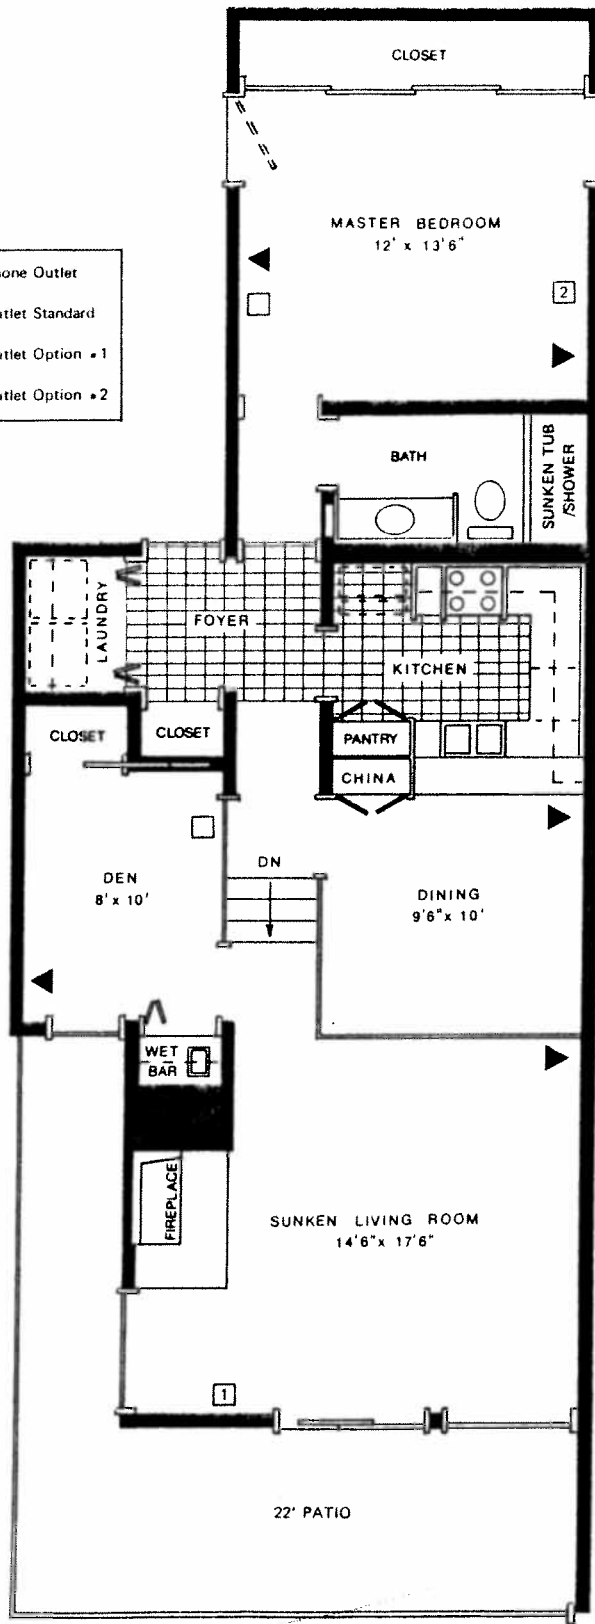

- ▶ Telephone Outlet
- TV Outlet Standard
- 1 TV Outlet Option #1
- 2 TV Outlet Option #2

**PLAN
BE**
1 BEDROOM & DEN
1 BATH
1012 SQ. FT.

FEATURES • Fully Air Conditioned • Range, Oven & BBQ • Dishwasher • Garbage Disposal • Breakfast Bar • Luminous Ceiling in Kitchen • Raised Hearth Fireplace in Living Room • Nylon Shag Carpet • Stone Floor in Foyer & Kitchen • Sunken Living Room • Sunken Den • Utility Area • Wrap Around Patio • Wet Bar • Sunken Tub/Shower with Ceramic Tile Walls • Sliding Solar Glass Patio Doors • Sliding Wardrobe Doors • Pullman Cabinet & Mirrored Wall • Plans and/or specifications subject to change.