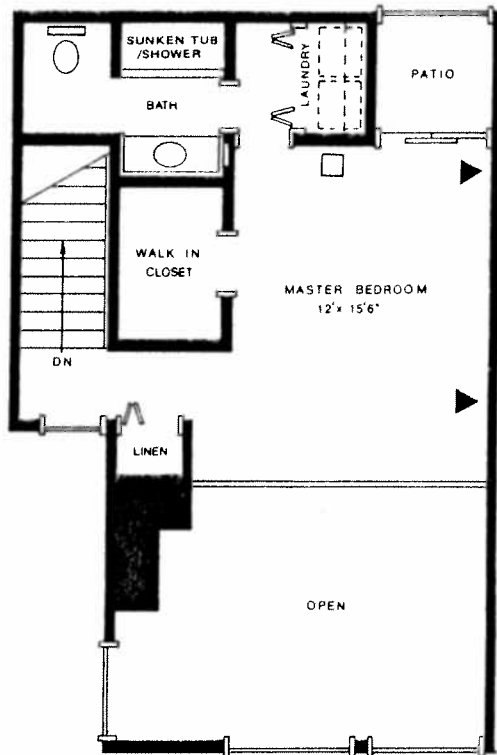

LOWER LEVEL

UPPER LEVEL

PLAN BLE

LOFT
 2 BEDROOM & DEN
 2 BATHS
 1449 SQ. FT.

FEATURES • Loft Bedroom Overlooking Living Room • Fully Air Conditioned • Range, Oven & BBQ • Dishwasher • Garbage Disposal • Breakfast Bar • Luminous Ceiling in Kitchen • Raised Hearth Fireplace in Living Room • Nylon Shag Carpet • Stone Floor in Foyer & Kitchen • Sunken Living Room • Sunken Den • Utility Area • Two Private Patios • Wet Bar • Sunken Tub/Shower with Ceramic Tile Walls • Sliding Solar Glass Patio Doors • Sliding Wardrobe Doors • Walk-In Closet • Pullman Cabinet & Mirrored Wall • Open Beam Ceiling • Plans and/or specifications subject to change.